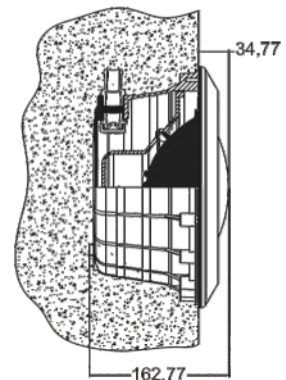

Plastic Underwater Light with Housing: NP300 Series

The Emaux NP300 using the well known PAR 56 lamp format. High luminosity light bulb or power efficient LED with stunning colour changing effect.

Features

- Stainless steel face ring available
- Halogen or LEDs bulb
- Suitable for concrete, vinyl and fiberglass pool
- Waterproof: IP68
- Installation: Wall Mount (Housing type)

Code	Model No	Description	Watt/Voltage	Lumination (LUX)	Remarks
88041605	NP300-P	Par56 Light Bulb (Standard), Plastic face ring	300W/ 12V	9300	White Color
88041612	NP300-P	Par56 Light Bulb (General Electric), Plastic face ring	300W/ 12V		White Color
88041651	LED-NP300-P	Par56 (144 Bulbs) LED, Plastic face ring	16W/ 12V	270(Colour) 200(White)	Auto Colour Change / White
88041653	LED-NP300-P	Par56 (252 Bulbs) LED, Plastic face ring	16W/ 12V	590(Colour) 400(White)	Auto Colour Change / White
88045305	NP300-S	Par56 Light Bulb (Standard), Stainless Steel face ring	300W/ 12V	9300	White Color
88045312	NP300-S	Par56 Light Bulb (General Electric), Stainless Steel face ring	300W/ 12V		White Color
88045351	LED-NP300-S	Par56 (144 Bulbs) LED, Stainless Steel face ring	16W/ 12V	270(Colour) 200(White)	Auto Colour Change / White
88045353	LED-NP300-S	Par56 (252 Bulbs) LED, Stainless Steel face ring	16W/ 12V	590(Colour) 400(White)	Auto Colour Change / White
89041608	N/A	Vinyl pool fitting for NP300	N/A	-	N/A
89041609	N/A	NP300 Stainless Steel face ring	N/A	-	N/A
01050010	N/A	Lights Niche for NP300	N/A	-	N/A