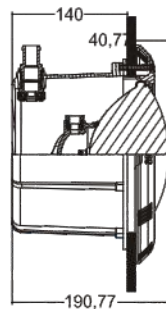

For Vinyl Pool