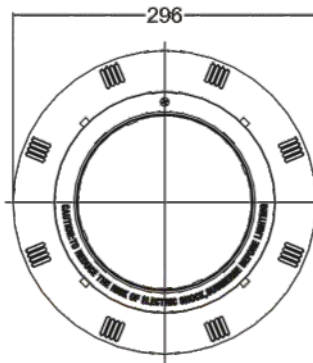

Plastic Underwater Light: P100 Series

Features

- Material: ABS + UV stabilizer
- Cable: 2.5m
- Waterproof: IP68
- Installation: Wall Mounted (Flat type)

Code	Model No	Description	Watt/Voltage	Lumination (LUX)	Remarks
88041902	UL-P100	Round Underwater Light, Halogen Light Bulb, For Concrete Pool & Vinyl Pool	75W / 12V	300(Red) 260(Green) 180(Blue) 480(No lens)	Colour lens (Red/Green/Blue)
88041952	LED-P100	Round Underwater Light, 198 LEDs light panel, For Concrete Pool & Vinyl Pool	8W / 12V	575(Colour) 420(White)	Auto Colour Change / White