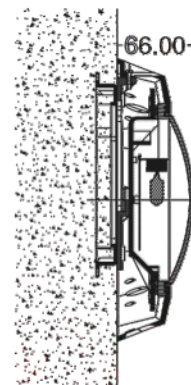

For Concrete Pool