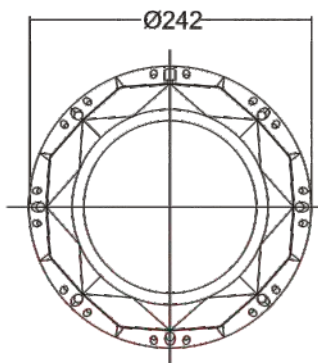

For Vinyl Pool