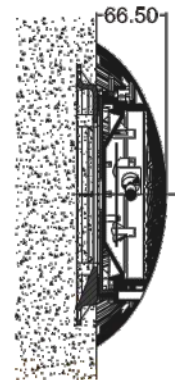

Plastic Underwater Light: P100 Series

Features

- Material: ABS + UV stabilizer
- Cable: 2.5m
- Waterproof: IP68
- Installation: Wall Mounted (Flat type)

Code	Model No	Description	Watt/Voltage	Lumination (LUX)	Remarks
88041902	UL-P100	Round Underwater Light, Halogen Light Bulb, For Concrete Pool & Vinyl Pool	75W / 12V	300(Red) 260(Green) 180(Blue) 480(No lens)	Colour lens (Red/Green/Blue)
88041952	LED-P100	Round Underwater Light, 198 LEDs light panel, For Concrete Pool & Vinyl Pool	8W / 12V	575(Colour) 420(White)	Auto Colour Change / White