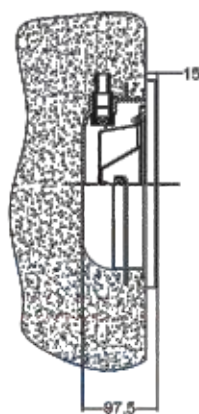

UL-H100 E331243

For Vinyl Pool

For Concrete Pool

UL-H200

Stainless Steel Underwater Light : H200 Series

Code	Model No	Description	Watt/Voltage	Lumination (LUX)	Remarks
8804104	UL-H200C	High Density Underwater Light, 2 Halogen Light Bulb, For concrete pool	150W / 12V	830	White Light