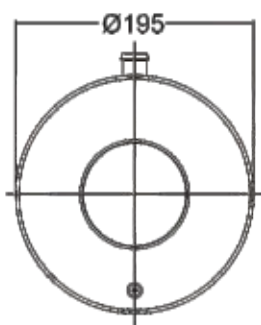

For Vinyl Pool