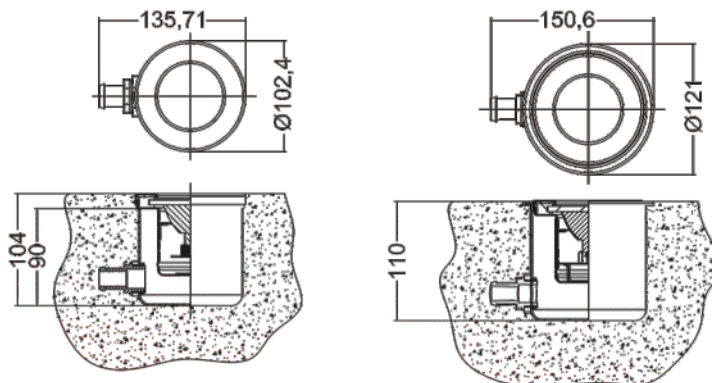

LED bulb & light bulb for F20 & F20A Series

Code	Model No	Description	Watt/Voltage	Lumination (LUX)	Remarks
04011016	N/A	MR16 Two-pin 18LEDs Bulb	1W / 12V	N/A	Auto Colour Change
04011015	N/A	MR16 Two-pin 18LEDs Bulb	1W / 12V		White Colour
04011034	N/A	MR16 Two-pin 18LEDs Bulb	1W / 12V		Blue Colour
04011001	N/A	MR16 Halogen lamp	20W / 12V	N/A	Colour lens (Red/Green/Blue)