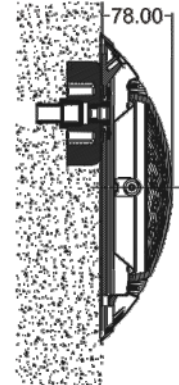

For Vinyl Pool

For Concrete Pool

Stainless Steel Underwater Light : H100 Series

Features

- Material: AISI 304 / AISI 316 Stainless Steel
- Cable: 2.5m
- Waterproof: IP68
- Installation: Wall Mounted (Housing type)