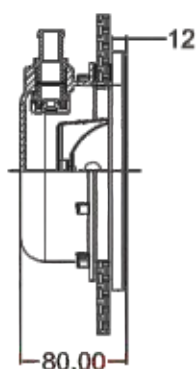

For Vinyl Pool