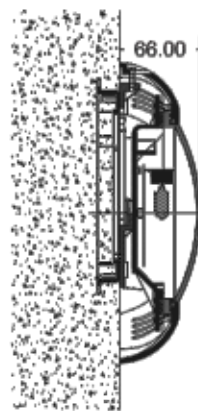

For Concrete Pool

SAA