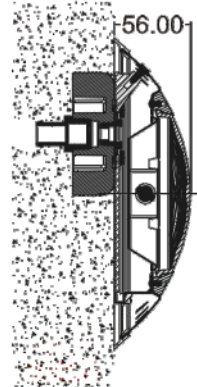

For Concrete Pool