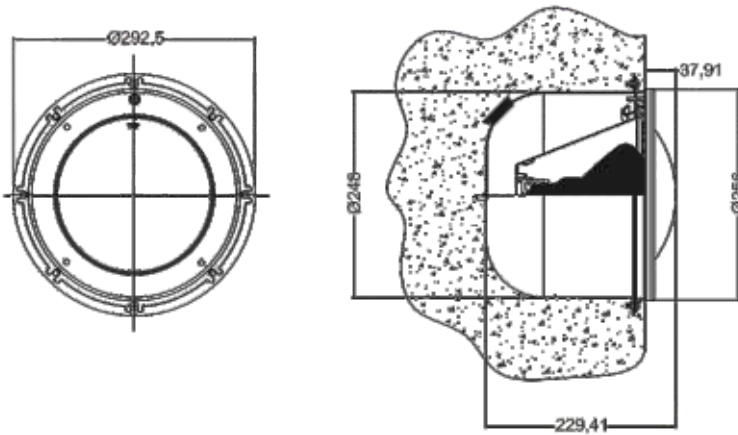

For Concrete Pool