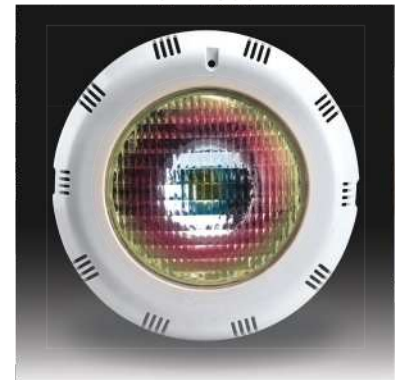

Plastic Underwater Light with Housing: P300 Series

Features

- Material: ABS + UV stabilizer
- Cable: 2.5m
- Waterproof: IP68
- Installation: Wall Mounted (Housing type)

Code	Model No	Description	Watt/Voltage	Lumination (LUX)	Remarks	
88040305	UL-P300C	Round Light, PAR56 Light Bulb, For Concrete Pool	300W / 12V	12600	White Light	
88042505	UL-P300V	Round Light, PAR56 Light Bulb, For Vinyl Pool	300W / 12V		White Light	
88040809	LED-P300V	Round Light, PAR56 144 LEDs Bulb, For Vinyl Pool	10W / 12V	270(Colour) 200(White)	Auto Colour Change / White	
88041309	LED-P300C	Round Light, PAR56 144 LEDs Bulb, For Concrete Pool	10W / 12V		Auto Colour Change / White	
88040808	LED-P300V	Round Light, PAR56 252 LEDs Bulb, For Vinyl Pool	16W / 12V	590(Colour) 400(White)	Multi color options / White	
88041308	LED-P300C	Round Light, PAR56 252 LEDs Bulb, For Concrete Pool	16W / 12V			Multi color options / White

LED-P300

LED Panel & Light bulb for P300 NP300 Series

Code	Model No	Description	Watt/Voltage	Lumination (LUX)	Remarks
04011049	N/A	Par56 144 LEDs Bulb	10W / 12V	N/A	Auto Colour Change
04011047	N/A	Par56 144 LEDs Bulb	10W / 12V		White Colour
04011045	N/A	Par56 252 LEDs Bulb	16W / 12V	N/A	Multi Color Options
04011043	N/A	Par56 252 LEDs Bulb	16W / 12V		White Colour
04011004	N/A	Par56 Light Bulb	300W / 12V	N/A	White Light