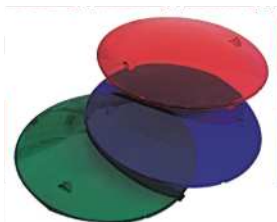

Colour lens for UL-P100

LED Panel & Light bulb for P100 / TP100 / DP100 Series

Code	Model No	Description	Watt/Voltage	Lumination (LUX)	Remarks
01221002	N/A	Colour lens for UL-P100	N/A	N/A	Red/Green/Blue
04011020	N/A	198 LEDs light panel for LED-P100 / LED-TP100 / LED-DP100	8W / 12V	N/A	Colour Change
04011014	N/A	198 LEDs light panel for LED-P100 / LED-TP100 / LED-DP100	8W / 12V		White Colour
04011002	N/A	Halogen light bulb for UL-P100 / UL-TP100 / UL-DP100	75W / 12V	N/A	Yellow Light