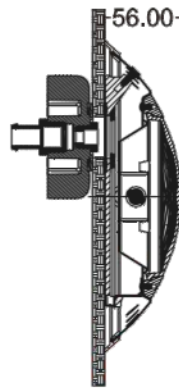

For Vinyl Pool