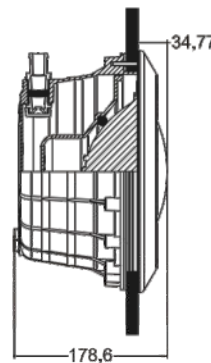

Plastic Underwater Light with Housing: NP300 Series

The Emaux NP300 using the well known PAR 56 lamp format. High luminosity light bulb or power efficient LED with stunning colour changing effect.

Features

- Stainless steel face ring available
- Halogen or LEDs bulb
- Suitable for concrete, vinyl and fiberglass pool
- Waterproof: IP68
- Installation: Wall Mount (Housing type)

Code	Model No	Description	Watt/Voltage	Lumination (LUX)	Remarks
88041605	NP300-P	Par56 Light Bulb (Standard), Plastic face ring	300W/ 12V	9300	White Color
88041612	NP300-P	Par56 Light Bulb (General Electric), Plastic face ring	300W/ 12V		White Color
88041651	LED-NP300-P	Par56 (144 Bulbs) LED, Plastic face ring	16W/ 12V	270(Colour) 200(White)	Auto Colour Change / White
88041653	LED-NP300-P	Par56 (252 Bulbs) LED, Plastic face ring	16W/ 12V	590(Colour) 400(White)	Auto Colour Change / White
88045305	NP300-S	Par56 Light Bulb (Standard), Stainless Steel face ring	300W/ 12V	9300	White Color
88045312	NP300-S	Par56 Light Bulb (General Electric), Stainless Steel face ring	300W/ 12V		White Color
88045351	LED-NP300-S	Par56 (144 Bulbs) LED, Stainless Steel face ring	16W/ 12V	270(Colour) 200(White)	Auto Colour Change / White
88045353	LED-NP300-S	Par56 (252 Bulbs) LED, Stainless Steel face ring	16W/ 12V	590(Colour) 400(White)	Auto Colour Change / White
89041608	N/A	Vinyl pool fitting for NP300	N/A	-	N/A
89041609	N/A	NP300 Stainless Steel face ring	N/A	-	N/A
01050010	N/A	Lights Niche for NP300	N/A	-	N/A