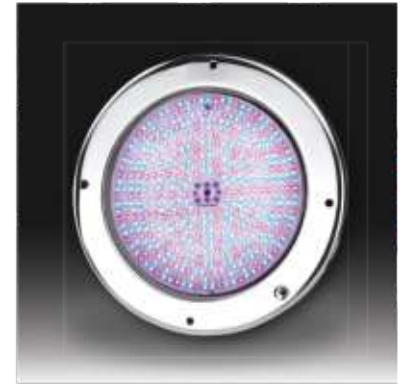

EL-S300

LED bulb & light bulb for S300 Series

Code	Model No.	Description	Watt/Voltage	Lumination (LUX)	Remarks
84011811	N/A	E27 light bulb for S300	300W / 12V	N/A	White Light
84011035	N/A	E27 252 LEDs Bulb S300	16W / 12V		Auto Colour Change
84011646	N/A	E27 252 LEDs Bulb S300	16W / 12V		White Light