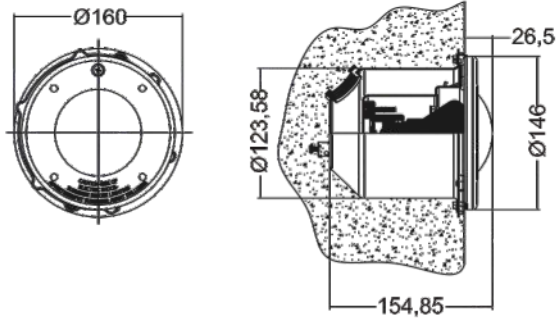

Stainless Steel Underwater Light with Housing: S100 Series

Features

- Material: AISI 304 / AISI 316 Stainless Steel
- Cable: 2.5m
- Waterproof: IP68
- Installation: Wall Mounted (Housing type)

Code	Model No	Description	Watt/Voltage	Lumination (LUX)	Remarks
88043802	UL-S100S	S/S Light, E27 bulb, with S/S housing	100W / 12V	200	White Light
88043802	UL-S100P	S/S Light, E27 bulb, with Plastic housing	100W / 12V		
88040702	UL-S100L	S/S Lamp, E27 bulb, without housing	100W / 12V		
88044102	LED-S100S	S/S Light, 18 LEDs bulb, with S/S housing	1W / 12V	60(Colour) 45(White)	Auto Colour Change / White
88044002	LED-S100P	S/S Light, 18 LEDs bulb, with Plastic housing	1W / 12V		
88042302	LED-S100L	S/S Lamp, 18 LEDs bulb, without housing	1W / 12V		
88044111	LED-S100S	S/S Light, 72 LEDs bulb, with S/S housing	5W / 12V	460(Colour) 270(White)	Auto Colour Change / White
88044011	LED-S100P	S/S Light, 72 LEDs bulb, with Plastic housing	5W / 12V		
88042311	LED-S100L	S/S Lamp, 72 LEDs bulb, without housing	5W / 12V		
88043602	S100SN	Stainless Steel Housing For S100	N/A	N/A	N/A
88043502	S100PN	Plastic Housing For S100	N/A	N/A	N/A

For Concrete Pool