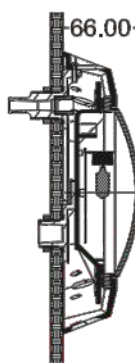

For Vinyl Pool