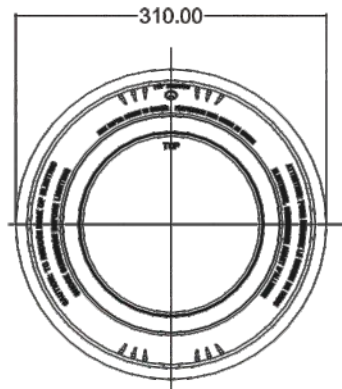

Stainless Steel Underwater Light : NS75 Series

Features

- Material: AISI 304 / AISI 316 Stainless Steel
- Cable: 2.5m
- Waterproof: IP68
- Installation: Wall Mounted (Housing type)

Code	Model No	Description	Watt/Voltage	Lumination (LUX)	Remarks
88043706	UL-NS75	Round Underwater Light, 1 Halogen Light Bulb, For Concrete Pool & Vinyl Pool	75W / 12V	460	White Light

Stainless Steel Underwater Light : NS150 Series

Code	Model No	Description	Watt/Voltage	Lumination (LUX)	Remarks
88043703	UL-NS150	Round Underwater Light, 2 Halogen Light Bulbs, For Concrete Pool & Vinyl Pool	150W / 12V	498	White Light