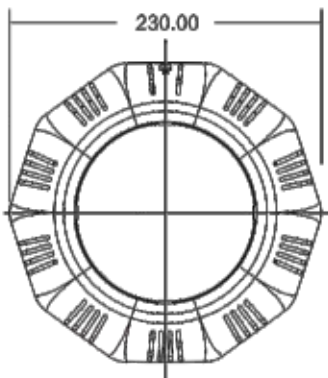

For Vinyl Pool