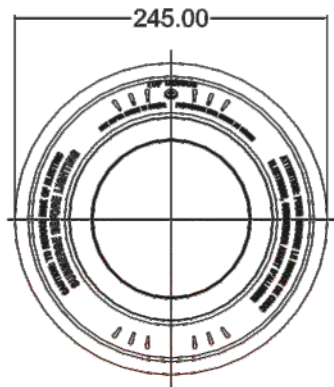

For Vinyl Pool