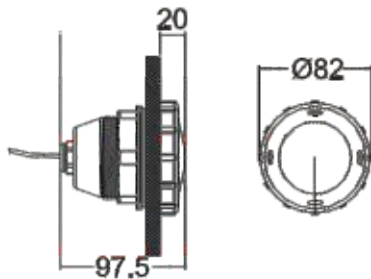

Plastic Spa Light: P50 Series

Features

- Material: Plastic
- Cable: 1.5m
- Waterproof: IP68
- Installation: Wall Mounted (Housing type)

Code	Model No	Description	Watt/Voltage	Lumination (LUX)	Remarks
88040101	UL-P50	MR16 Halogen lamp SPA light	20W / 12V	220(Red) 250(Green) 100(Blue) 700(No lens)	Colour lens (Red/Green/Blue)
88041101	LED-P50	MR16 (18Bulbs) LED SPA light	1W / 12V	120(Colour) 70(White)	Auto Colour Change / White