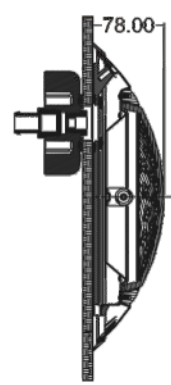

Stainless Steel Underwater Light : NS75 Series

Features

- Material: AISI 304 / AISI 316 Stainless Steel
- Cable: 2.5m
- Waterproof: IP68
- Installation: Wall Mounted (Housing type)

Code	Model No	Description	Watt/Voltage	Lumination (LUX)	Remarks
88043706	UL-NS75	Round Underwater Light, 1 Halogen Light Bulb, For Concrete Pool & Vinyl Pool	75W / 12V	460	White Light

Stainless Steel Underwater Light : NS150 Series

Code	Model No	Description	Watt/Voltage	Lumination (LUX)	Remarks
88043703	UL-NS150	Round Underwater Light, 2 Halogen Light Bulbs, For Concrete Pool & Vinyl Pool	150W / 12V	498	White Light