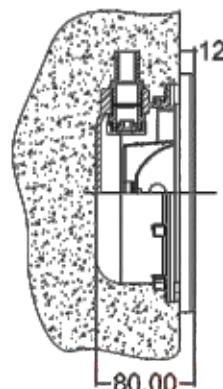

For Concrete Pool