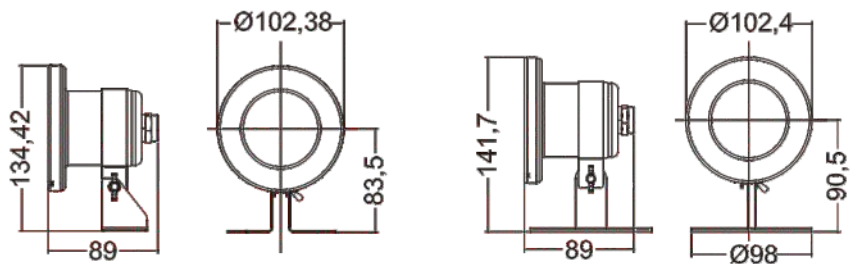

UL-F20

LED-F20

Stainless Steel Underwater Light for Fountain: F20 Series

Code	Model No	Description	Watt/Voltage	Lumination (LUX)	Remarks
88042807	UL-F20	MR16 Halogen Lamp Fountain Light with 90mm housing	20W / 12V	1039	White Light
88045407	UL-FL20	MR16 Halogen Lamp Fountain Light with 110mm housing	20W / 12V	1039	White Light
88044207	LED-F20	MR16 18 Bulbs LED Fountain Light with 90mm housing	1W / 12V	130(Colour) 80(White)	Auto Colour Change / White
88045436	LED-FL20	MR16 18 Bulbs LED Fountain Light with 110mm housing	1W / 12V	130(Colour) 80(White)	Auto Colour Change / White