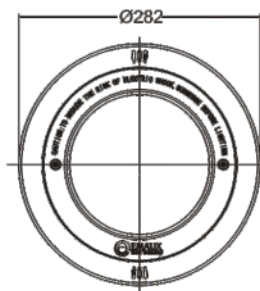

Plastic Underwater Light with Housing: NP300 Series

The Emaux NP300 using the well known PAR 56 lamp format. High luminosity light bulb or power efficient LED with stunning colour changing effect.

Features

- Stainless steel face ring available
- Halogen or LEDs bulb
- Suitable for concrete, vinyl and fiberglass pool
- Waterproof: IP68
- Installation: Wall Mount (Housing type)

Code	Model No	Description	Watt/Voltage	Lumination (LUX)	Remarks
88041605	NP300-P	Par56 Light Bulb (Standard), Plastic face ring	300W/ 12V	9300	White Color
88041612	NP300-P	Par56 Light Bulb (General Electric), Plastic face ring	300W/ 12V		White Color
88041651	LED-NP300-P	Par56 (144 Bulbs) LED, Plastic face ring	16W/ 12V	270(Colour) 200(White)	Auto Colour Change / White
88041653	LED-NP300-P	Par56 (252 Bulbs) LED, Plastic face ring	16W/ 12V	590(Colour) 400(White)	Auto Colour Change / White
88045305	NP300-S	Par56 Light Bulb (Standard), Stainless Steel face ring	300W/ 12V	9300	White Color
88045312	NP300-S	Par56 Light Bulb (General Electric), Stainless Steel face ring	300W/ 12V		White Color
88045351	LED-NP300-S	Par56 (144 Bulbs) LED, Stainless Steel face ring	16W/ 12V	270(Colour) 200(White)	Auto Colour Change / White
88045353	LED-NP300-S	Par56 (252 Bulbs) LED, Stainless Steel face ring	16W/ 12V	590(Colour) 400(White)	Auto Colour Change / White
89041608	N/A	Vinyl pool fitting for NP300	N/A	-	N/A
89041609	N/A	NP300 Stainless Steel face ring	N/A	-	N/A
01050010	N/A	Lights Niche for NP300	N/A	-	N/A