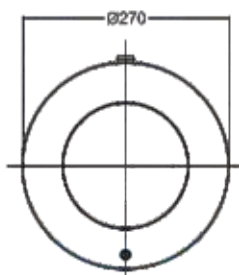

UL-H100 E331243

For Vinyl Pool

For Concrete Pool

UL-H200

Stainless Steel Underwater Light : H200 Series

Code	Model No	Description	Watt/Voltage	Lumination (LUX)	Remarks
8804104	UL-H200C	High Density Underwater Light, 2 Halogen Light Bulb, For concrete pool	150W / 12V	830	White Light