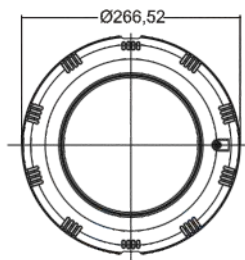

For Vinyl Pool