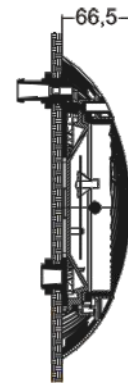

Plastic Underwater Light: P100 Series

Features

- Material: ABS + UV stabilizer
- Cable: 2.5m
- Waterproof: IP68
- Installation: Wall Mounted (Flat type)

Code	Model No	Description	Watt/Voltage	Lumination (LUX)	Remarks
88041902	UL-P100	Round Underwater Light, Halogen Light Bulb, For Concrete Pool & Vinyl Pool	75W / 12V	300(Red) 260(Green) 180(Blue) 480(No lens)	Colour lens (Red/Green/Blue)
88041952	LED-P100	Round Underwater Light, 198 LEDs light panel, For Concrete Pool & Vinyl Pool	8W / 12V	575(Colour) 420(White)	Auto Colour Change / White