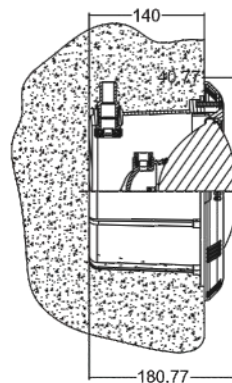

For Concrete Pool